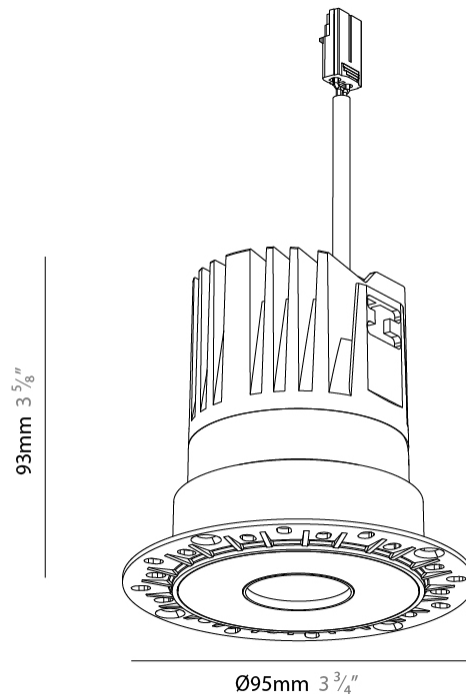

GENERAL

Series: Bioniq Evo Round Pinhole
Partner: Prolicht
Division: Architectural
Installation: Trimless
Product Type: Downlight
Mounting Location: Ceiling
Light Distribution: Adjustable / Direct

PHYSICAL

Shape: Round
Diameter (mm): 95
Diameter (in): 3 3/4
Height (mm): 93
Depth (mm): 105
Height (in): 3 5/8
Depth (in): 4 1/8
Ceiling Thickness (mm): 10 - 50
Ceiling Thickness (in): 3/8 - 1 15/16
Weight (kg): 0.4
[Fixture Finish: SSR / BKV / CWI / CRY / HAB / UFT / ITA / RUA / FTG / MYG / LOD / PUS / FRO / FUP / KIA / POP / BLS / SPG / MEY / GOH / CHC / COM / ABZ / JAG / OBR / MOS / ROR](#)
Fixture Material: Extruded Aluminum
Cut-out Measurements: Dia. 75mm/2 15/16"

ELECTRICAL

Lamp Type: LED (Zhaga Standard)
Input Wattage (W): 12.8
Total Output Wattage (W): 11.8
Dimming: Non-dimming / DALI Dimming / MATTER Dimming
Driver Included: No
Driver Location: Remote
Driver Type: Constant Current - Universal
Driver Class: Class 2
Constant Current (MA): 350mA
Upon Request: 0-10V Dimming / Phase Dimming

LED

[Color Temperature (°K): 2400 / 2700 / 3000 / 3500 / 4000](#)
Max. Delivered Lumen (lm): Max 951
Nominal Lumen (lm): 2006
CRI: >90 CRI
Efficiency (%): 74.1
Lamp Life (hrs): 50000

OPTICAL

[Beam Angle: 20 / 26 / 32](#)
Adjustability: Rotational 350° / Tilt 30°

RATINGS AND CERTIFICATIONS

Certified By: Certified for North American Standards
IP rating: IP65
Glare Rating: ≤ 10