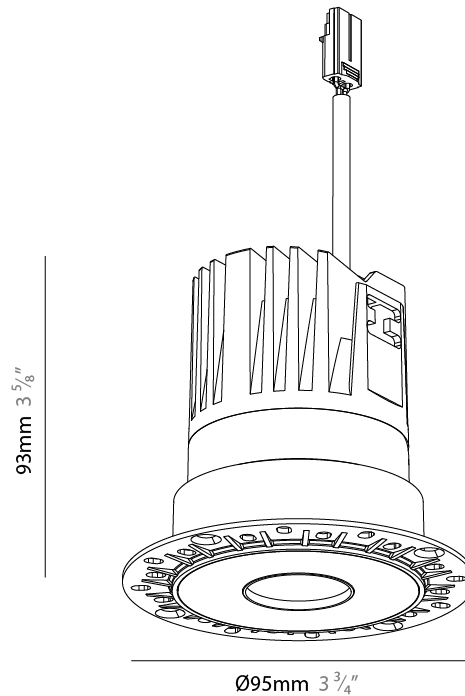

GENERAL

Series: Bioniq Evo Round Pinhole
Partner: Prolicht
Division: Architectural
Installation: Trimless
Product Type: Downlight
Mounting Location: Ceiling
Light Distribution: Adjustable / Direct

PHYSICAL

Shape: Round
Diameter (mm): 95
Diameter (in): 3 3/4
Height (mm): 93
Depth (mm): 105
Height (in): 3 5/8
Depth (in): 4 1/8
Ceiling Thickness (mm): 10 - 50
Ceiling Thickness (in): 3/8 - 1 15/16
Weight (kg): 0.4
[Fixture Finish: SSR / BKV / CWI / CRY / HAB / UFT / ITA / RUA / FTG / MYG / LOD / PUS / FRO / FUP / KIA / POP / BLS / SPG / MEY / GOH / CHC / COM / ABZ / JAG / OBR / MOS / ROR](#)
Fixture Material: Extruded Aluminum
Cut-out Measurements: Ø 75mm/2 15/16"

ELECTRICAL

Lamp Type: LED (Zhaga Standard)
Input Wattage (W): 12.8
Total Output Wattage (W): 11.8
Dimming: Non-dimming / DALI Dimming / MATTER Dimming
Driver Included: No
Driver Location: Remote
Driver Type: Constant Current - Universal
Driver Class: Class 2
Constant Current (MA): 350mA
Upon Request: 0-10V Dimming / Phase Dimming

LED

[Color Temperature (°K): 2400 / 2700 / 3000 / 3500 / 4000](#)
Max. Delivered Lumen (lm): Max 604
Nominal Lumen (lm): 1065
CRI: >90 CRI
Efficiency (%): 47.0
Lamp Life (hrs): 50000

OPTICAL

Beam Angle: 10
Adjustability: Rotational 350° / Tilt 30°

RATINGS AND CERTIFICATIONS

Certified By: Certified for North American Standards
IP rating: IP65
Glare Rating: ≤ 10

PROJECT
TYPE
SPECIFIER
QUANTITY
DATE