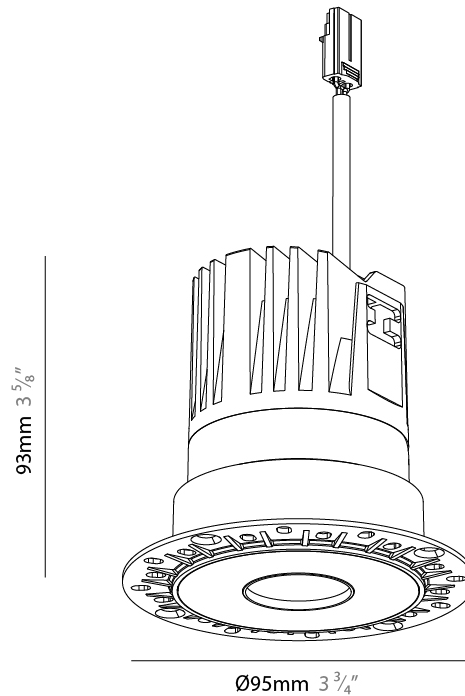

GENERAL

Series: Bioniq Evo Round Pinhole
Partner: Prolicht
Division: Architectural
Installation: Trimless
Product Type: Downlight
Mounting Location: Ceiling
Light Distribution: Adjustable / Direct

PHYSICAL

Shape: Round
Diameter (mm): 95
Diameter (in): 3 3/4
Height (mm): 93
Depth (mm): 105
Height (in): 3 5/8
Depth (in): 4 1/8
Ceiling Thickness (mm): 10 - 50
Ceiling Thickness (in): 3/8 - 1 15/16
Weight (kg): 0.4
Fixture Finish: [SSR / BKV / CWI / CRY / HAB / UFT / ITA / RUA / FTG / MYG / LOD / PUS / FRO / FUP / KIA / POP / BLS / SPG / MEY / GOH / CHC / COM / ABZ / JAG / OBR / MOS / ROR](#)
Fixture Material: Extruded Aluminum
Cut-out Measurements: Dia. 75mm/2 15/16"

ELECTRICAL

Lamp Type: LED (Zhaga Standard)
Input Wattage (W): 12.8
Total Output Wattage (W): 10.9
Dimming: Non-dimming / DALI Dimming / MATTER Dimming
Driver Included: No
Driver Location: Remote
Driver Type: Constant Current - Universal
Driver Class: Class 2
Constant Current (MA): 350mA
Upon Request: 0-10V Dimming / Phase Dimming

LED

Color Temperature (°K): 2700-6500 Tunable White
Max. Delivered Lumen (lm): Max 709
Nominal Lumen (lm): 1495
CRI: >90 CRI
Efficiency (%): 57.5
Lamp Life (hrs): 50000

OPTICAL

Beam Angle: [20 / 26 / 32](#)
Adjustability: Rotational 350° / Tilt 30°

RATINGS AND CERTIFICATIONS

Certified By: Certified for North American Standards
IP rating: IP20
Glare Rating: ≤ 10